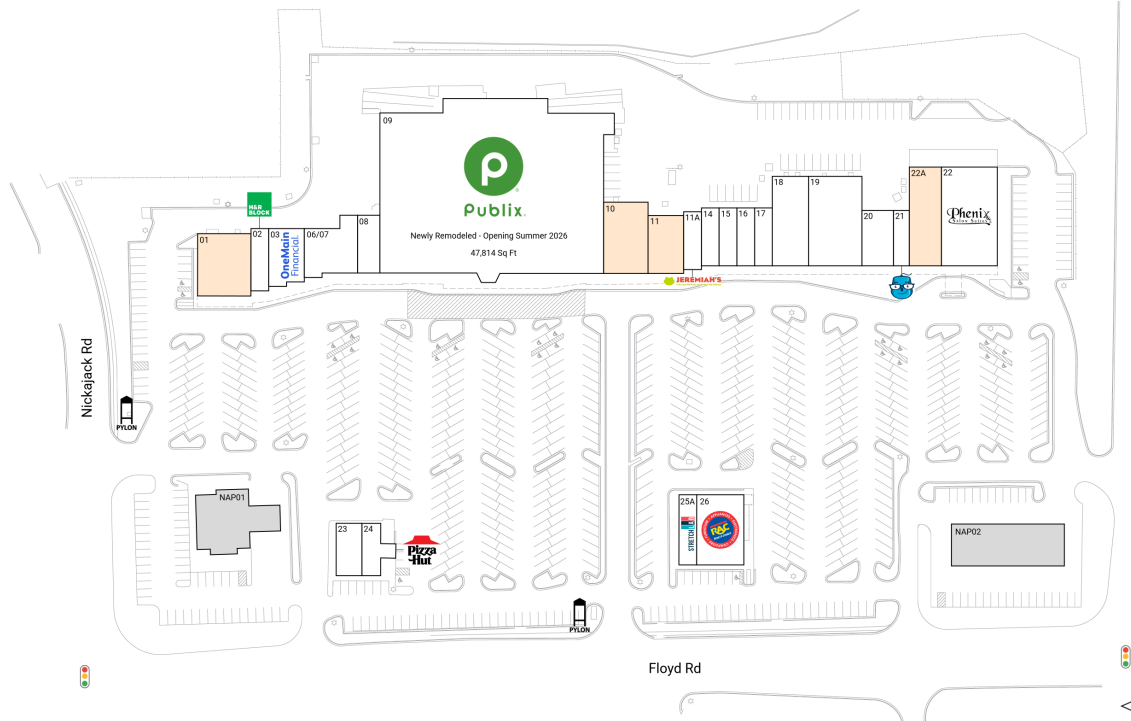

# Mableton Walk

5015 Floyd Road SW | Mableton, GA 30126

Cobb County Atlanta-Sandy Springs-Roswell, GA 105,884 Sq Ft

33.8325, -84.5748

## Available Spaces

01	4,200 Sq Ft	360°	11	2,600 Sq Ft	360°
10	4,000 Sq Ft	360°	22A	4,000 Sq Ft	360°

## Current Tenants

Space size listed in square feet

02	H&R Block	1,400
03	OneMain Financial	2,500
06/07	French Nails	3,400
08	Top Shelf Liquors	1,625
09	Publix	47,814
11A	Jeremiah's Italian Ice	1,300
14	Vibrant Smiles Dental Care	1,300
15	Scott H. Williams Insurance Ag	1,300
16	Star East Chinese Restaurant	1,300
17	Glenn's Café	1,290
18	Automation Personnel Services	4,000
19	Wellstart	6,000
20	Urban One Salons	2,108
21	Code Wiz	1,105
22	Phenix Salon Suites	7,000
23	ATL Best Wings	1,250
24	Pizza Hut	1,250
25A	StretchLab	1,576
26	Rent-A-Center	3,566
NAP01	United BankShares	0
NAP02	Tire Discounters	0

This site plan is for illustrative and information purposes only, showing the general layout of the shopping center; and is not a legal survey. Brixmor makes no representation or warranty that the shopping center is exactly as depicted as site conditions and tenant mix are subject to change over time.  
1715